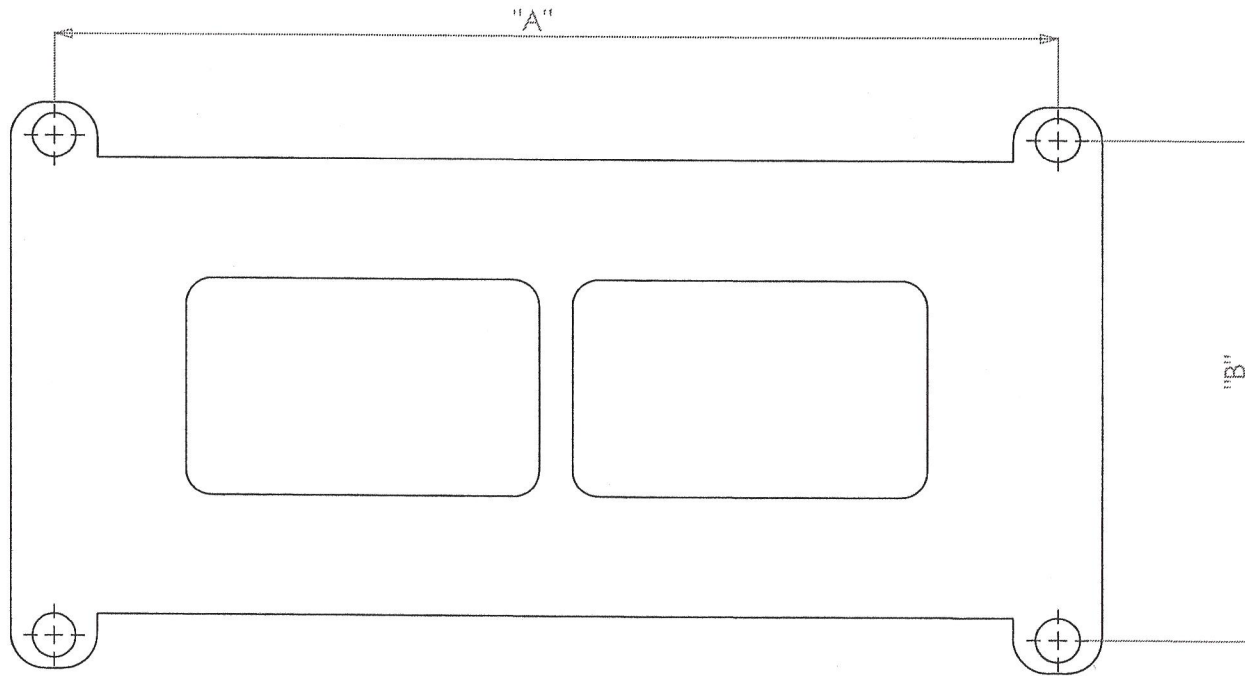

# B&M AND HOLLEY BLOWER GASKET DIMENSIONS

BLOWER SIZE	"A"	"B"
142/144	9.75"	5.750"
162	10.75"	5.750"
174	11.50"	5.750"
250	16.00"	5.750"
420	16.00"	6.750"